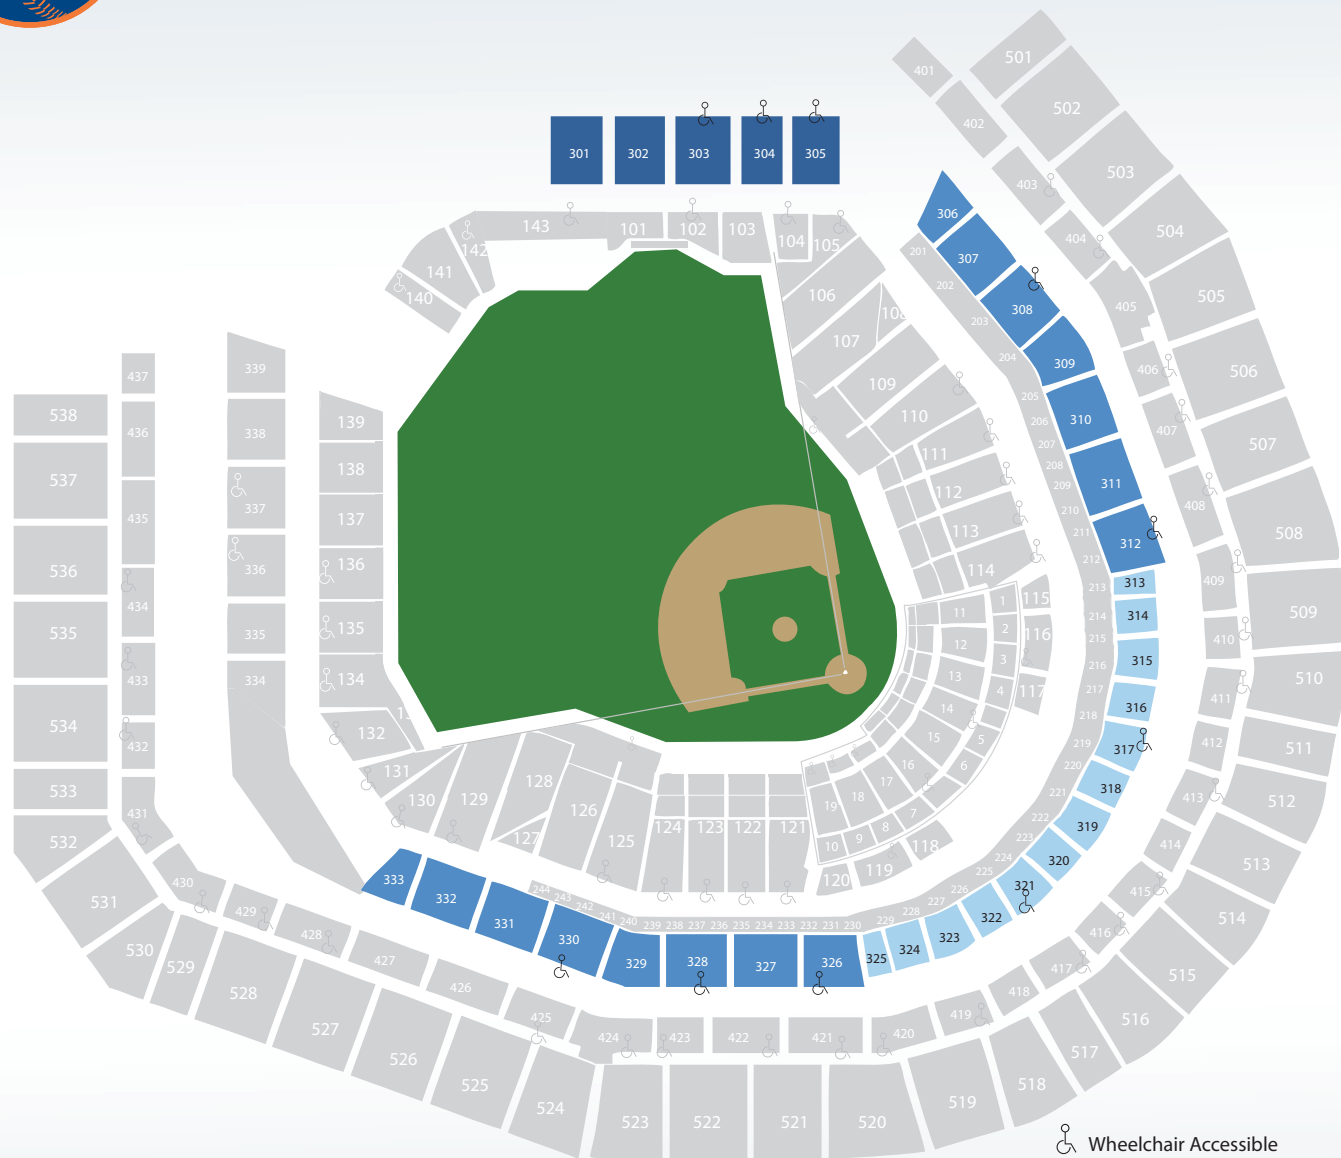

2012 EXCELSIOR LEVEL PRICING

SEATING CATEGORY	MARQUEE	PREMIUM	CLASSIC	VALUE	SEASON TICKET PRICE
Caesars Gold	\$170 / \$180	\$96 / \$120	\$65 / \$90	\$45 / \$60	\$5,767
Caesars Box	\$89 / \$100	\$55 / \$70	\$38 / \$50	\$28 / \$40	\$3,356
Pepsi Porch	\$62 / \$65	\$36 / \$40	\$26 / \$30	\$17 / \$20	\$2,200

BOLD - SEASON TICKET HOLDER PRICE / BLUE - INITIAL ON-SALE SINGLE GAME PRICE